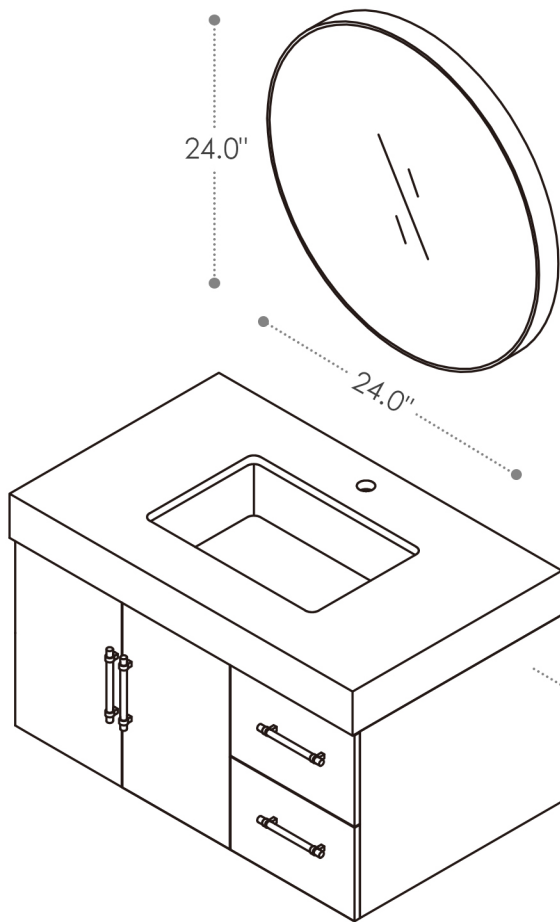

## Corchia

36"W x 22"D

Bathroom Vanity

36"W×22"D×19"H inches

## INSTALLATION SPECIFICATION

Item#	553036		
Color	Light Brown		
Overall Dimension	36 in W x 22 in D x 19 in H		
Vanity Material	Solid wood and long-lasting plywood		
Hardware Finish	Zinc Alloy Matte Black&Brushed Gold		
Countertop Material	Composite Stone - White		
Number of Drawers	2 soft-closing drawers		
Number of Door	2 soft-closing doors	Shape	Rectangular
Top Thickness	0.8 inch	Installation Type	Wall-mounted
Assembly Required	No	Backsplash Height	Not included
Faucet Hole Spacing(in.)	Single Hole	Sink	Single Undermount Sink

All measurements are approximate. Measurements may vary +/-1/2".  
Does not include faucet, drain assembly, P-trap